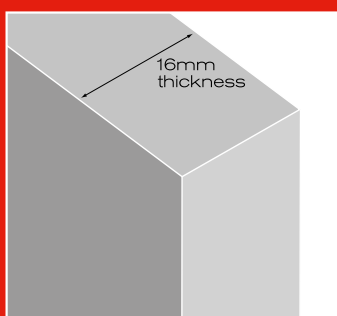

MELAMINE DOORS

SQUARE EDGE DOOR

Our modern Square Edge doors are made to order in a broad range of colours, all finished using matching 1mm ABS edging.

COLOURS

Crystal White
N

Warm White
G

Gentle Beige
G

Sail White